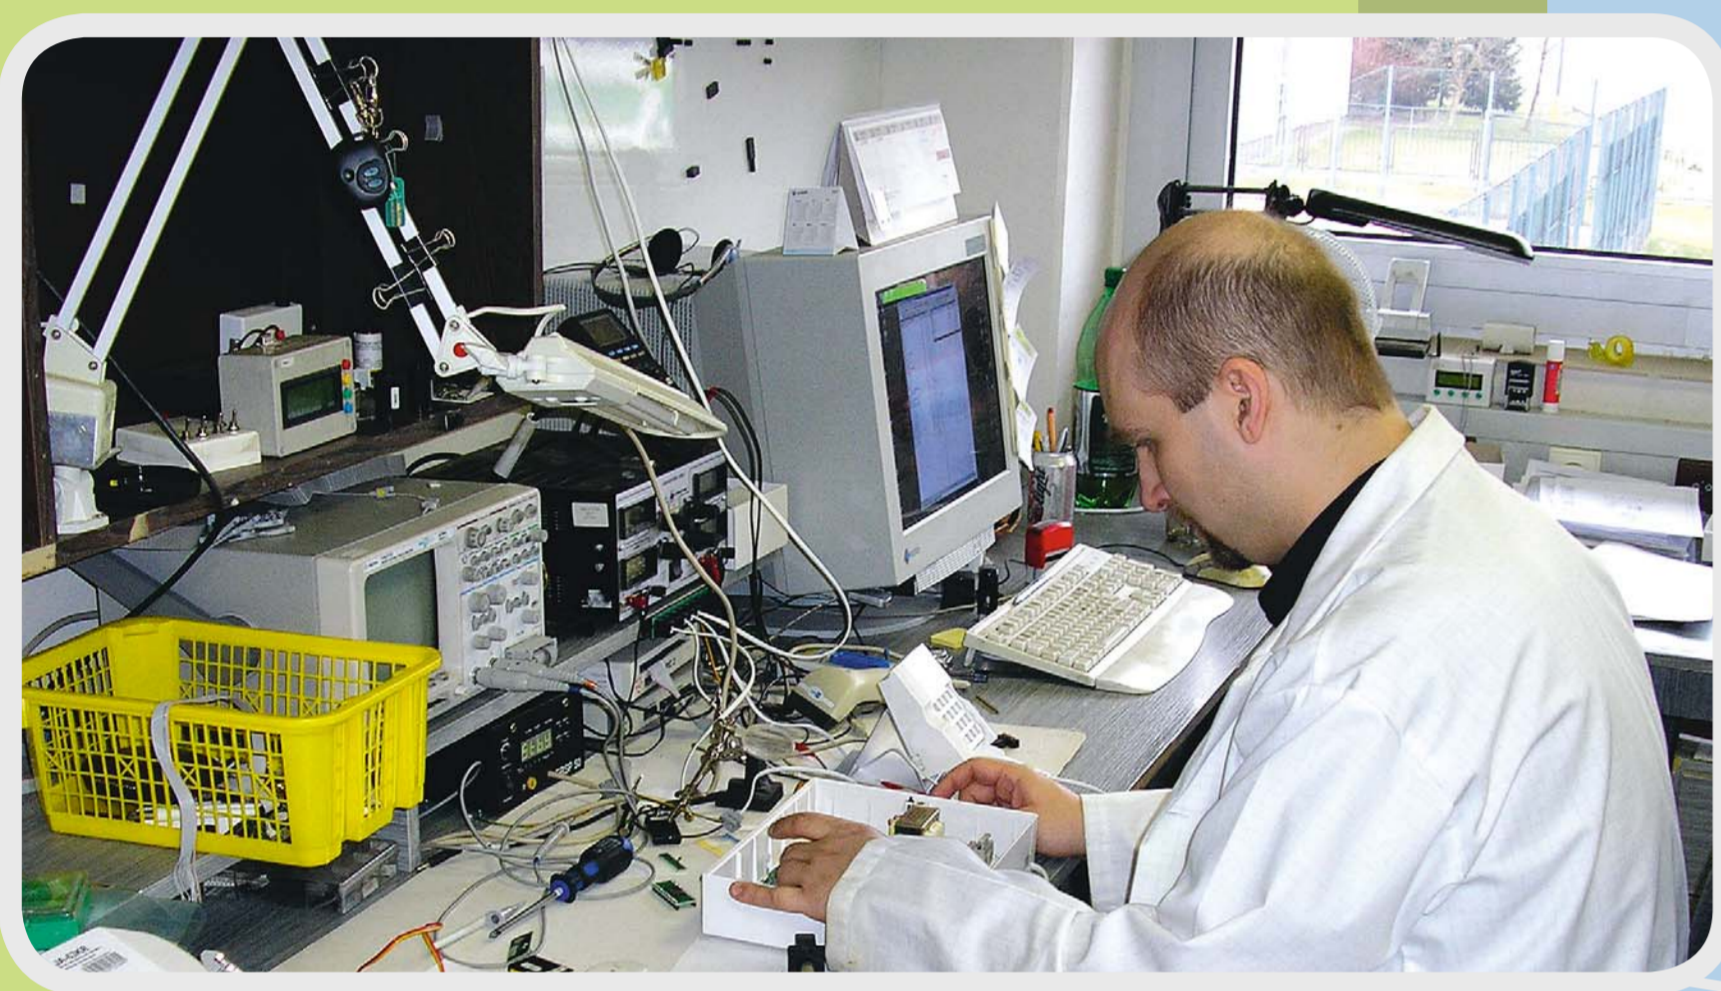

## COMPANY PROFILE

R&D, Design Engineering

R&D, SW and HW Engineering

Customer Centre

Production, Dongguan (China) Facility

- ✓ Established in 1990
- ✓ Over 250 employees
- ✓ Exporting to more than 60 countries
- ✓ EN ISO 9001:2000 certified